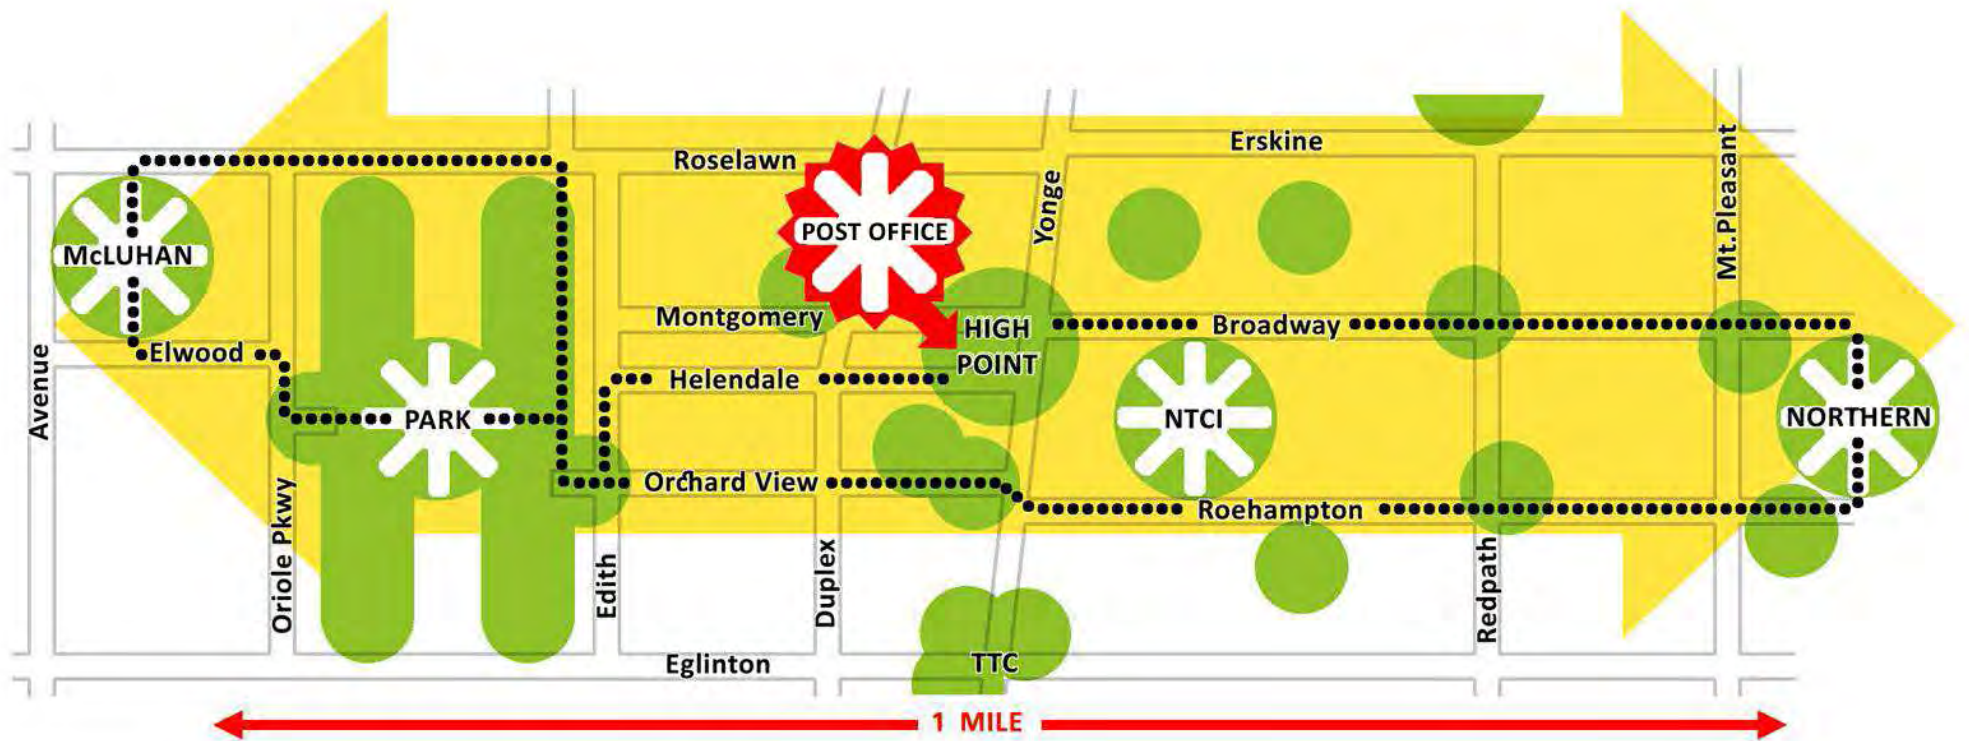

TAKE A WALK IN THE PARK

Saturday, June 16/12 - 11:00 am

Meet at the Post Office at Yonge & Montgomery

See What Can Be...

Ways to nurture a greener, healthier natural environment

Ways to improve our evenings' enjoyment with effective lighting

Ways to push aside obstructions and so find more people space

...to improve and interconnect our park places and open spaces

...to widen footpaths to accommodate people comfortably

...and to provide for - rather than - put up with canine 'pmail'.

...to transform our streets into parks and people spaces.

...to provide furniture so that we may pause and enjoy the moment.

Support the Eglinton-MidTown Plan <http://midtownplan.ca>